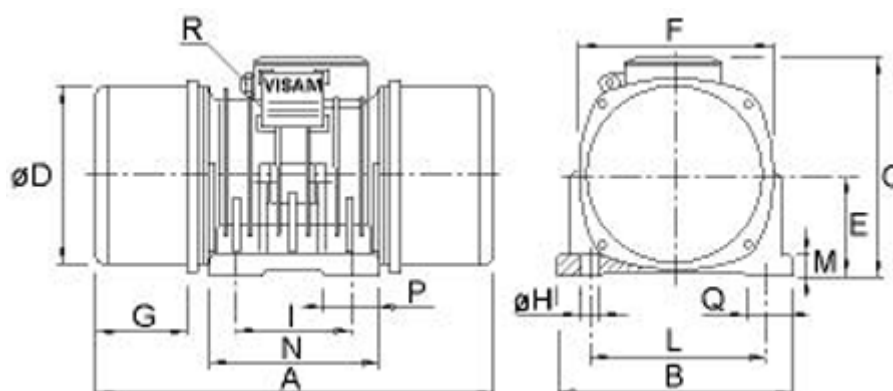

Data Sheet

Article number: 310101100002600

Description: Vibrator motor SPV 9.0 AM 20kgcm
3000 o/m 1000kg 0,85kW 1x230V 50 Hz

Measures

A = 366	L = 180
B = 225	M = 20
C = 233	N = 210
d = 187	Number H = 4
E = 105	P = 70
G = 62	Q = 50
H = 17	R = M20x1,5
I = 120	